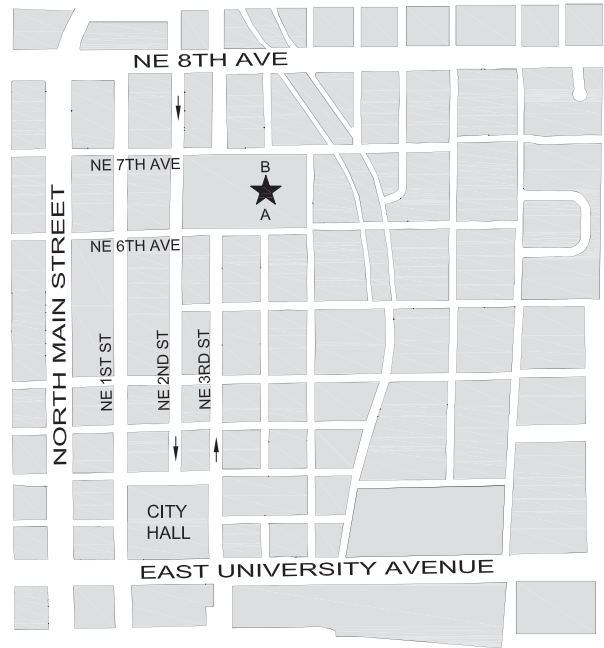

The Historic Thomas Center

302 NE 6th Avenue
Gainesville, FL 32601
(352)334-ARTS

FROM TALLAHASSEE

Take I-10 east to I-75, then south to EXIT 390 (SR-222 exit). Go east about 7.8 miles to intersection of North Main Street (329), turn right (south) on Main and follow to NE 6th Ave. Turn left and go 4 blocks, Thomas Center parking lot will be on the left.

FROM JACKSONVILLE

Take I-10 to 301 South, then SR-24 west (Waldo Road) to Gainesville. At N.E. 8th Ave, turn right. Proceed west to NE 2nd Street and turn left. Turn left again on NE 6th Ave and go about 2 blocks to the Thomas Center parking lot on your left.

FROM ORLANDO

Take the Turnpike north to I-75, take EXIT 382 (Williston Road exit). Go northeast to intersection of South Main Street (329), turn left (north) on Main and follow to NE 6th Ave. Turn right and go 4 blocks, Thomas Center parking lot will be on the left.

FROM TAMPA

Take I-75 north to EXIT 382 (Williston Road exit). Go northeast to intersection of South Main Street (329), turn left (north) on Main and follow to NE 6th Ave. Turn right and go 4 blocks, Thomas Center parking lot will be on the left.