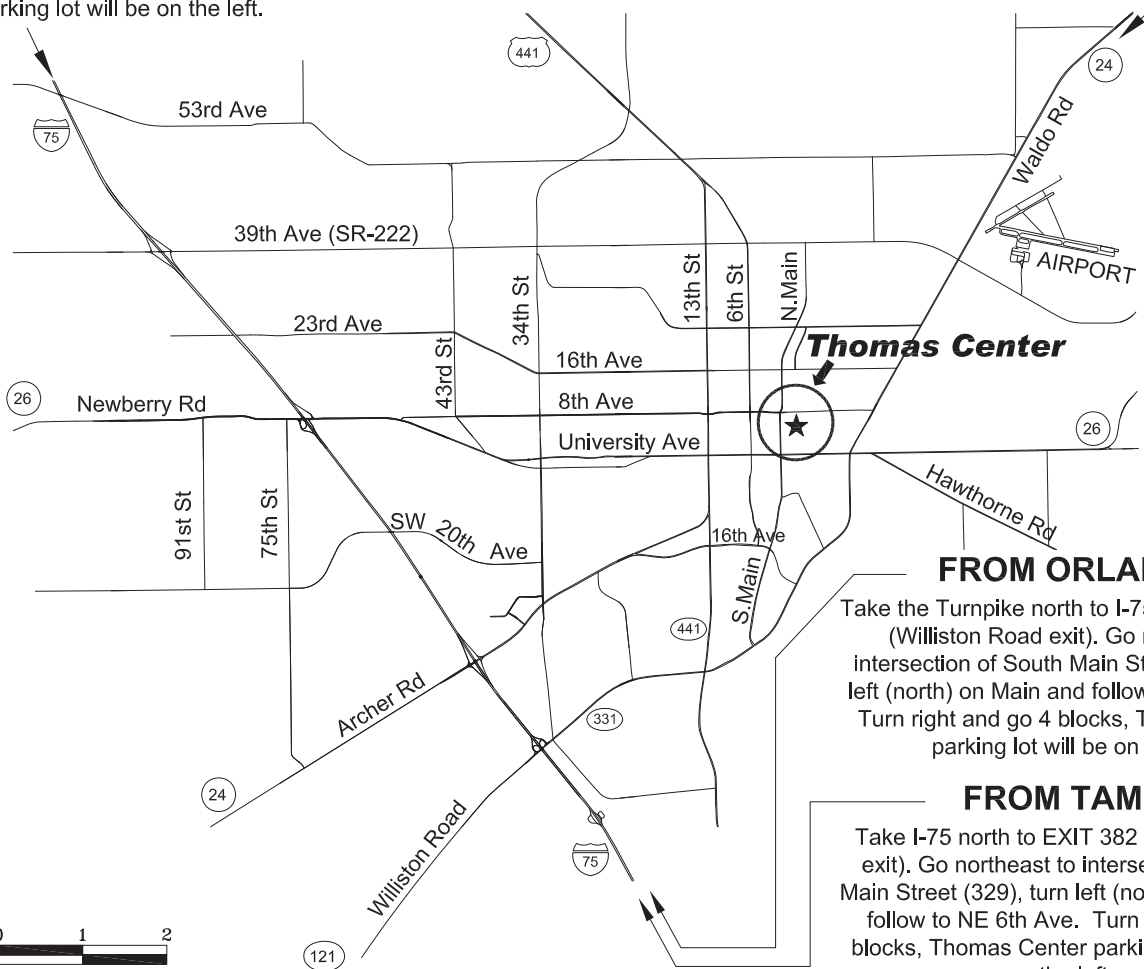

The Historic Thomas Center

302 NE 6th Avenue
Gainesville, FL 32601
(352)334-ARTS

FROM TALLAHASSEE

Take I-10 east to I-75, then south to EXIT 390 (SR-222 exit). Go east about 7.8 miles to intersection of North Main Street (329), turn right (south) on Main and follow to NE 6th Ave. Turn left and go 4 blocks, Thomas Center parking lot will be on the left.

FROM JACKSONVILLE

Take I-10 to 301 South, then SR-24 west (Waldo Road) to Gainesville. At N.E. 8th Ave, turn right. Proceed west to NE 2nd Street and turn left. Turn left again on NE 6th Ave and go about 2 blocks to the Thomas Center parking lot on your left.

FROM ORLANDO

Take the Turnpike north to I-75, take EXIT 382 (Williston Road exit). Go northeast to intersection of South Main Street (329), turn left (north) on Main and follow to NE 6th Ave. Turn right and go 4 blocks, Thomas Center parking lot will be on the left.

FROM TAMPA

Take I-75 north to EXIT 382 (Williston Road exit). Go northeast to intersection of South Main Street (329), turn left (north) on Main and follow to NE 6th Ave. Turn right and go 4 blocks, Thomas Center parking lot will be on the left.